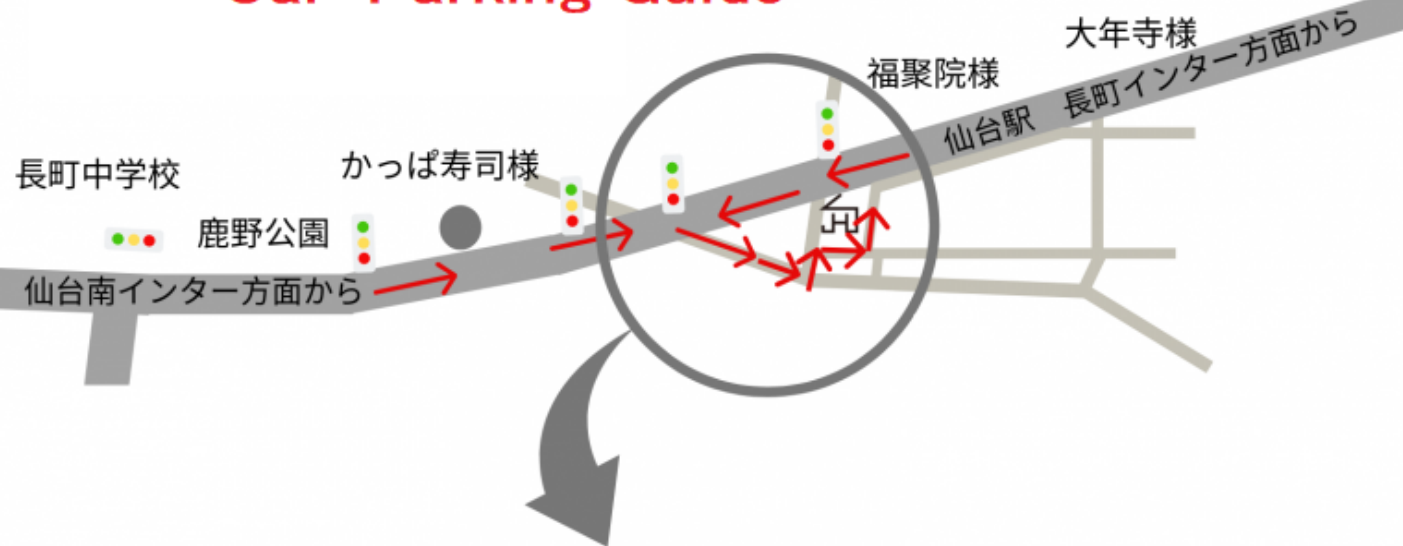

Guest House

Hot inn Sendai Nagamachi

Car-Parking Guide

- The Car-Parking is on the back of the building.
Please be sure to check its location in advance
- To use the Car-Parking, reservation is required.
- Its use is restricted to the time between the Check-In and the Check-Out
- Be sure to notice in advance if the use of the Car-Parking is no longer necessary.
(Without prior notice the cost of the Car-Parking will be charged).
- The road indicated with the green line on the map above prohibits car access during the listed hours.