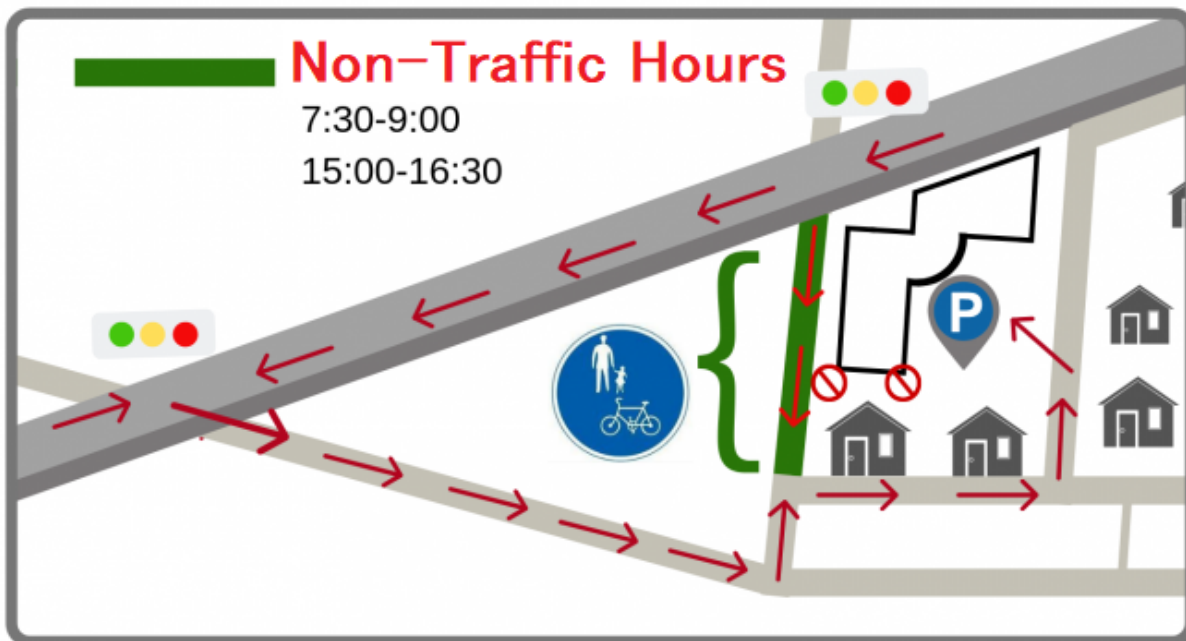

Guest House

Hot inn Sendai Nagamachi

Car-Parking Guide

- The Car-Parking is on the back of the building.
Please be sure to check its location in advance
- To use the Car-Parking, reservation is required.
- Its use is restricted to the time between the Check-In and the Check-Out
- Be sure to notice in advance if the use of the Car-Parking is no longer necessary.
(Without prior notice the cost of the Car-Parking will be charged).
- The road indicated with the green line on the map above prohibits car access during the listed hours.